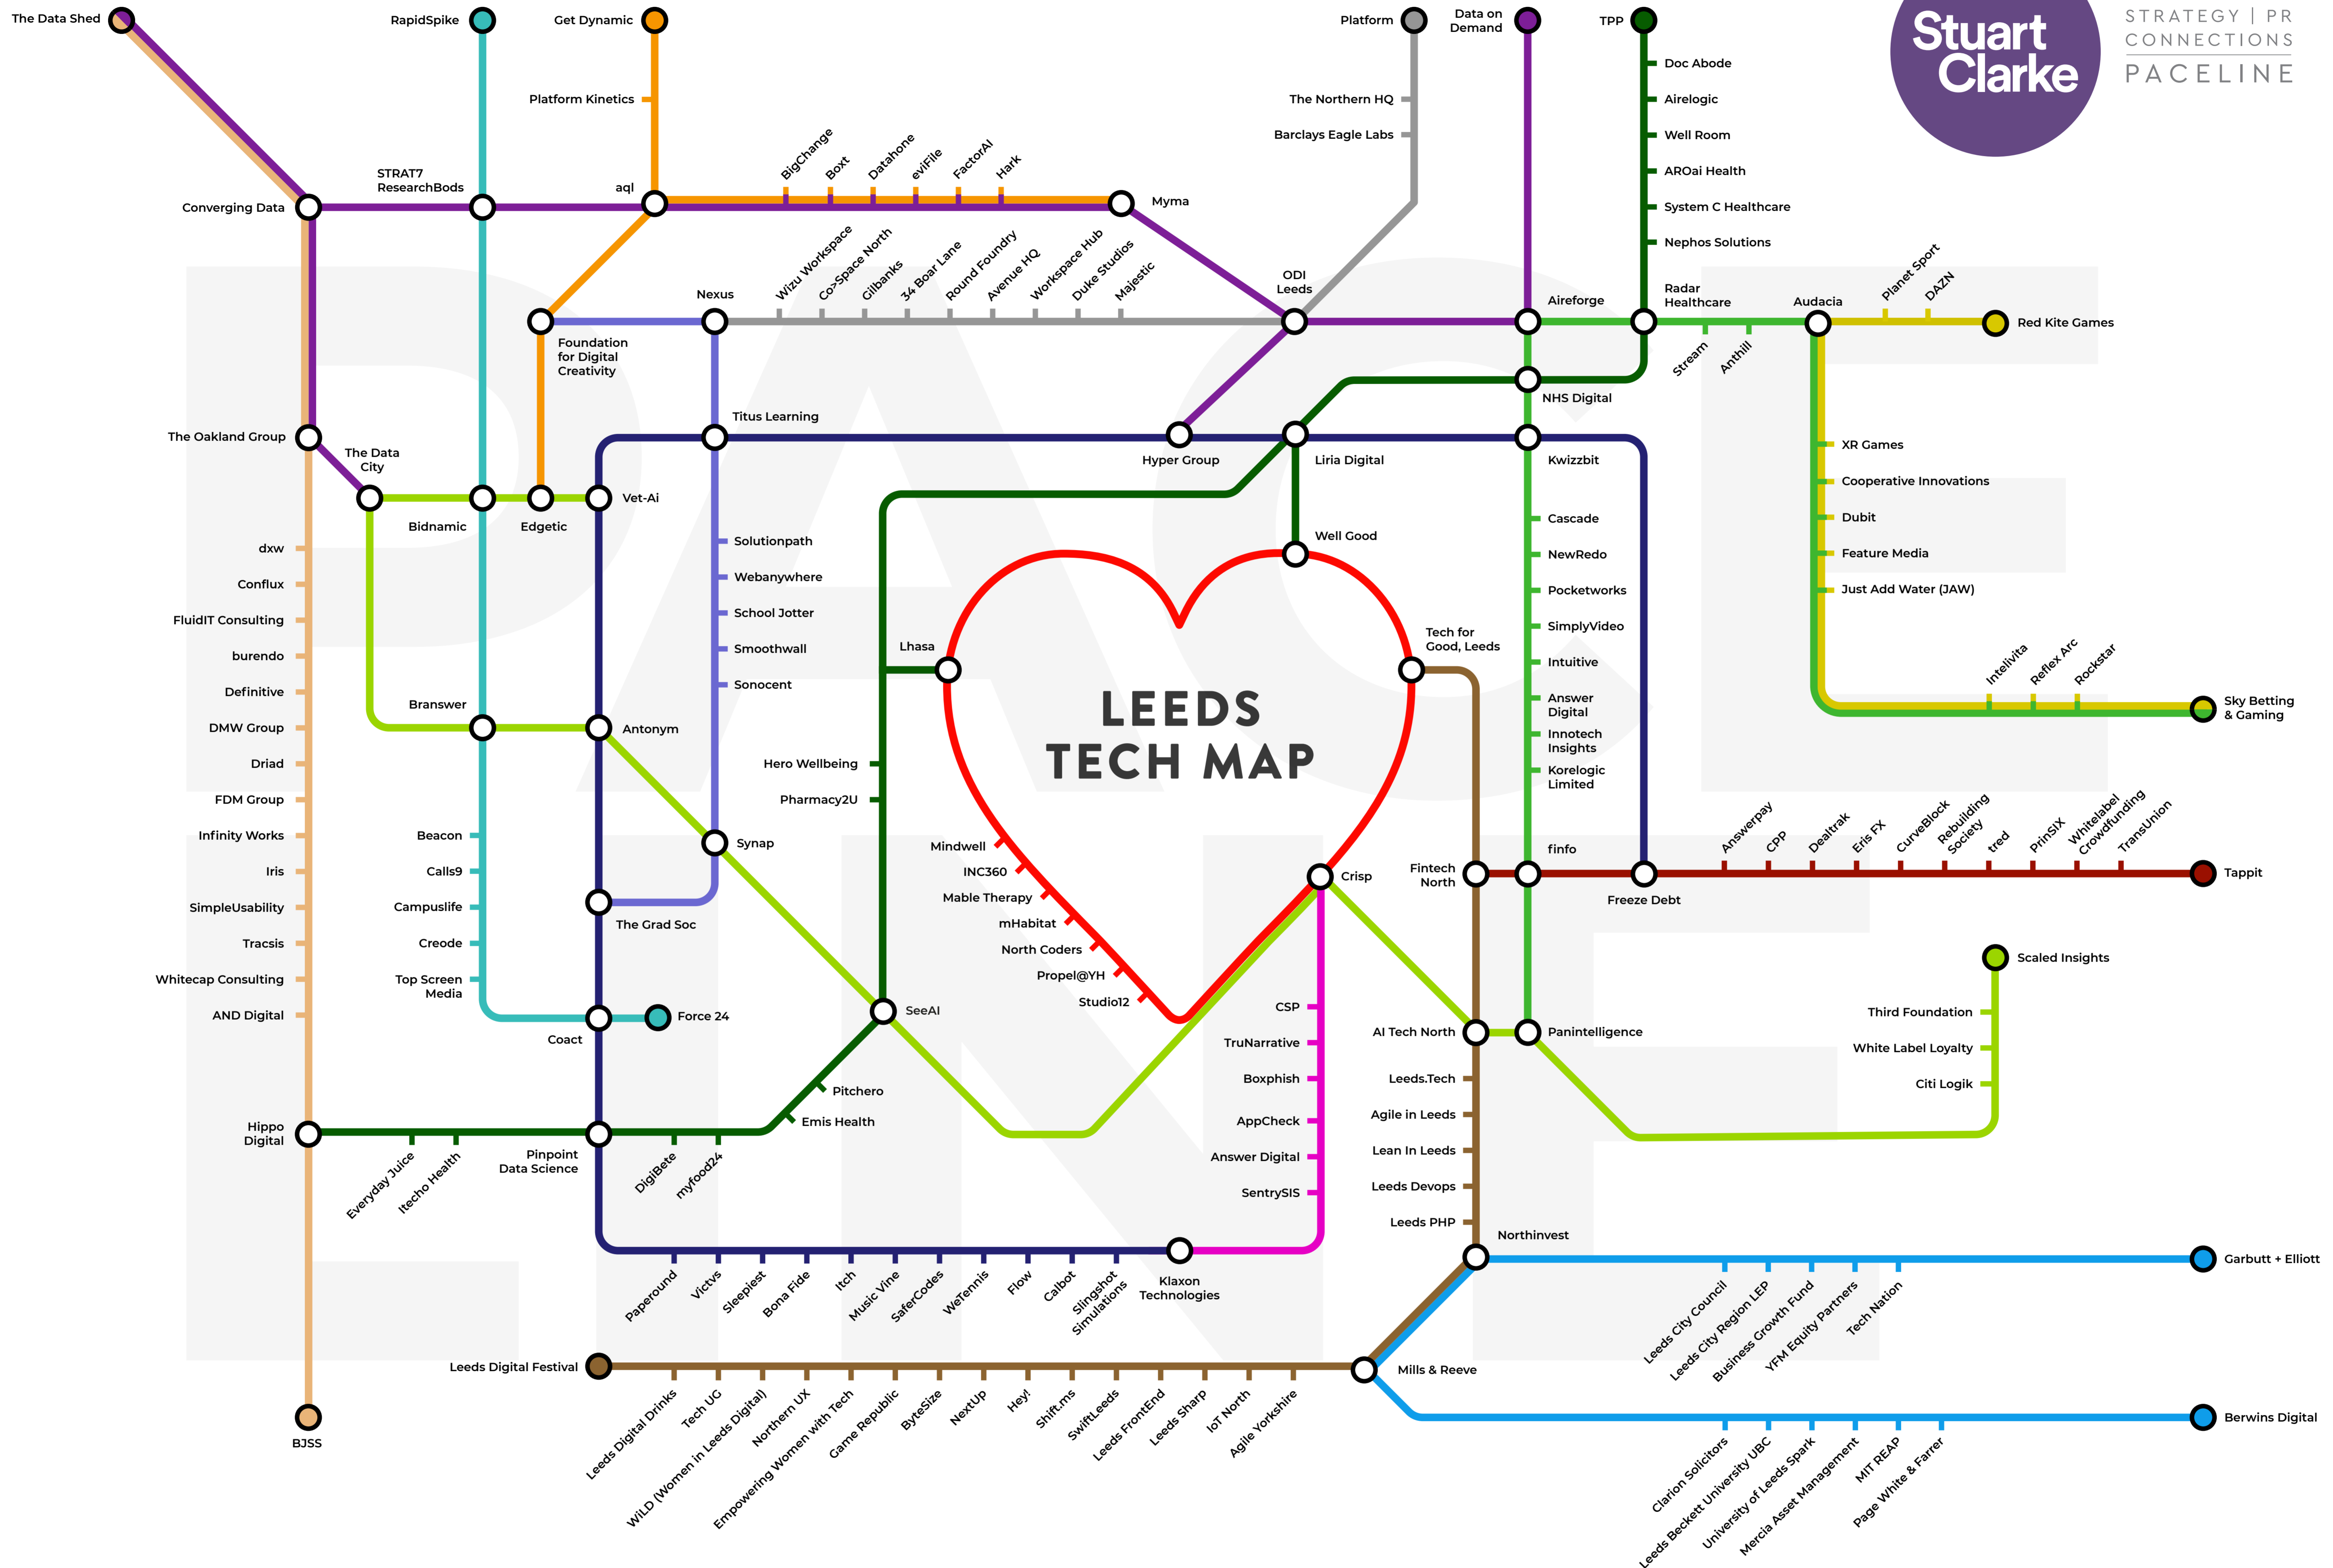

STRATEGY | PR
CONNECTIONS
PACELINE

- Adtech / Martech
- AI
- Consultancy
- Data
- Edtech
- Fintech
- Healthtech
- IoT
- Networks & Meetups
- Professional Support
- Security
- Software
- Startup
- Tech for good
- AR/VR/Gaming
- Workspaces

@leedstechmap

©Paceline Ltd 2021 paceline.digital
Design by Bungalow ononelevel.com

This work is licensed under the Creative Commons Attribution-NonCommercial-NoDerivatives 4.0 International License.
To view a copy of this license, visit <http://creativecommons.org/licenses/by-nc-nd/4.0/>
or send a letter to Creative Commons, PO Box 1866, Mountain View, CA 94042, USA.