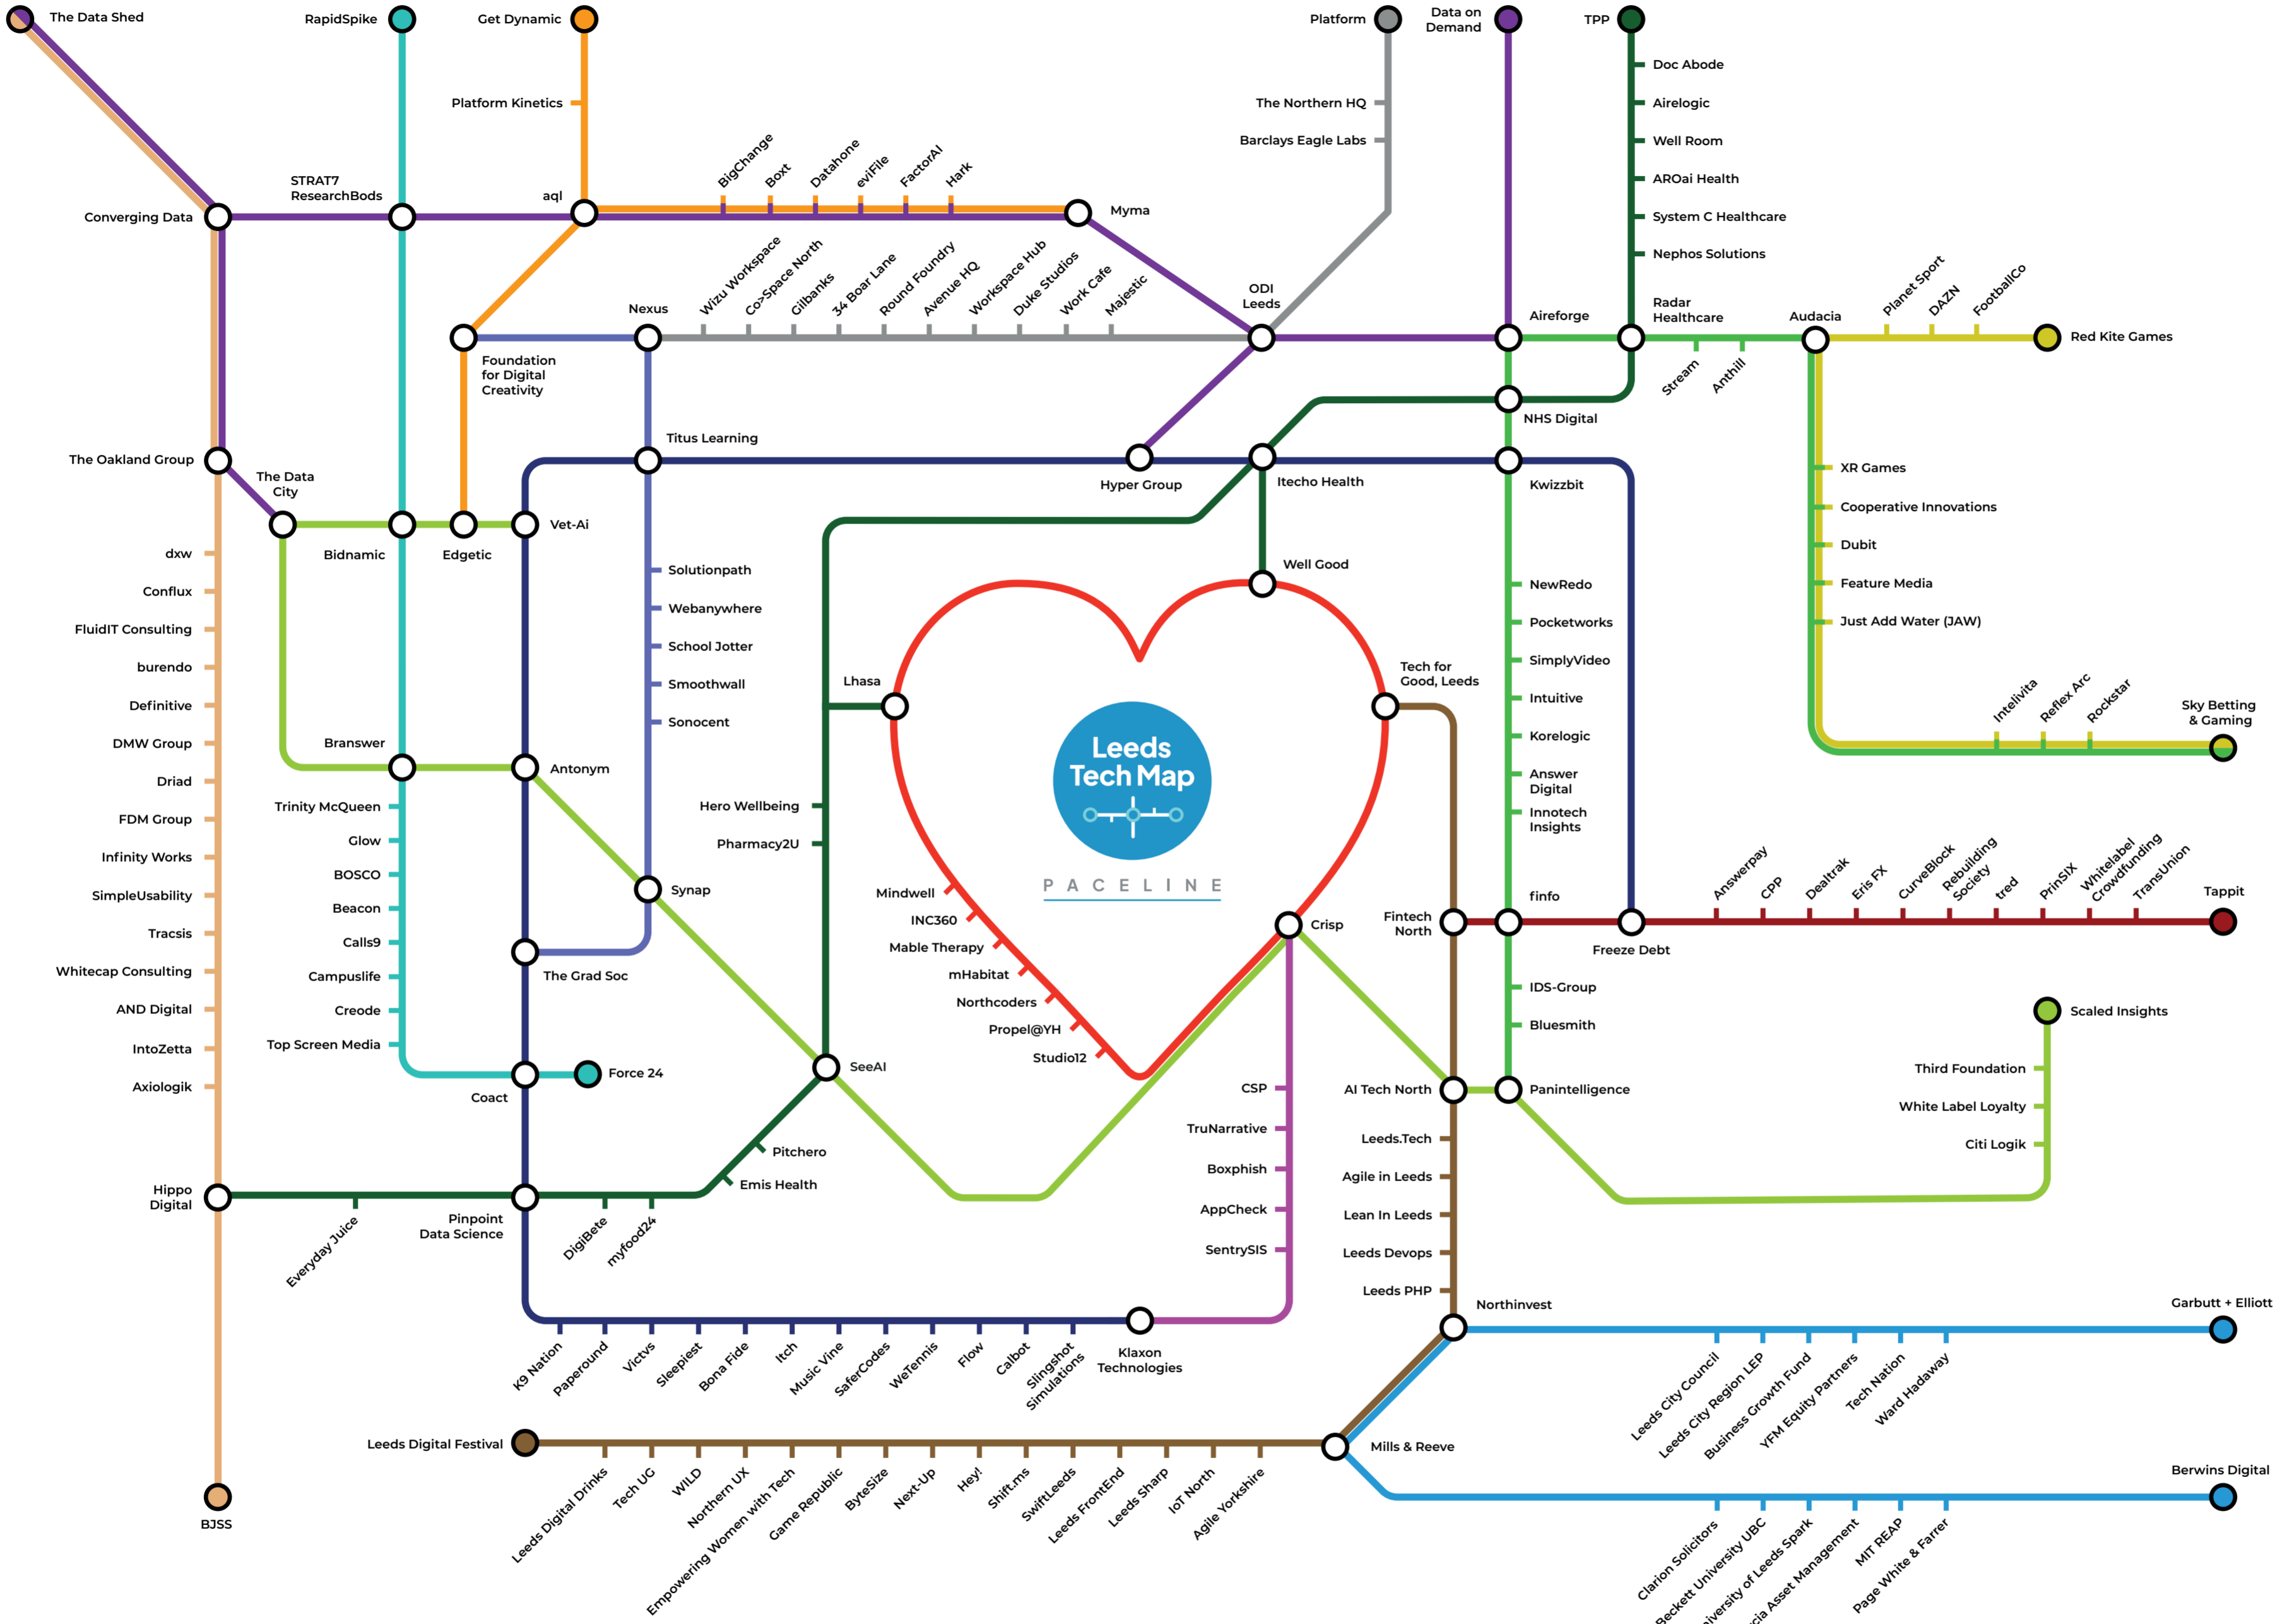

STRATEGY | PR
CONNECTIONS

- Adtech / Martech
- AI
- AR/VR/Gaming
- Consultancy
- Data
- Edtech
- Fintech
- Healthtech
- IoT
- Networks & Meetups
- Professional Support
- Security
- Software
- Startup
- Tech for good
- Workspaces